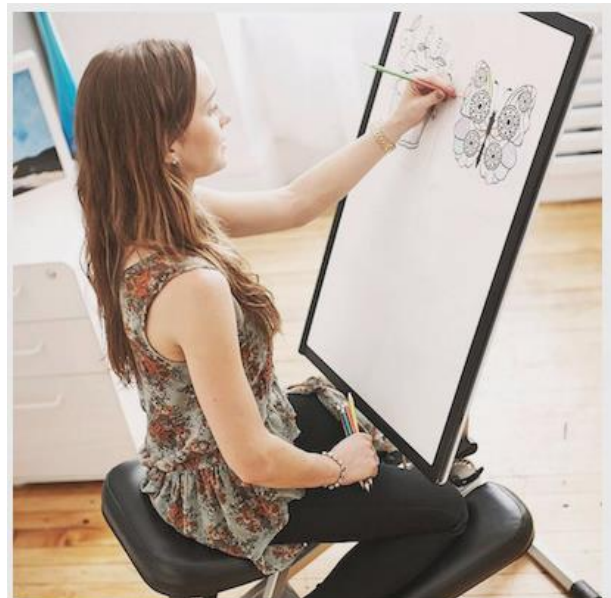

By simply rotating the desk from “Landscape” to “Portrait” mode, The Edge transforms into an artist's easel. The patent-pending “edge” of the desk was created to hold a series of accessories, designed to enhance the work experience while keeping the desktop workspace clear of clutter. Attachments will include desk light, cup holder, universal charging docks, speakers, paper/pen holders and snack tray.

The desk has been tested by more than 500 students, Millennials and entrepreneurs across the country and won the Wayfair.com's Kitchen Cabinet Grand Prize Award.

The Edge was designed and created in collaboration by inventors Marc Rosenberg and Steve and Jeff Rehkemper.

Customers, Wholesalers, Distributors: Please Contact Paul Baron ((678) 571-2254) at CAMEX in Booth 4134 or send an email to paul@theedgesdesk.com or visit us on the web: The Edge Desk — an all-in-one chair, desk and easel— is now available on the company's website, and for exclusive select distribution and retailers - <https://www.theedgesdesk.com>

The all-in-one desk solution - FINALLY, GET WORK DONE COMFORTABLY AND EFFICIENTLY. The Edge Desk comes fully assembled, sets up easily in under 30 seconds. The completely portable Edge Desk combines an ergonomic kneeling chair with an adjustable work surface.

Please reach out to paul@theedgesdesk.com and check us out on social @edgesdesk.